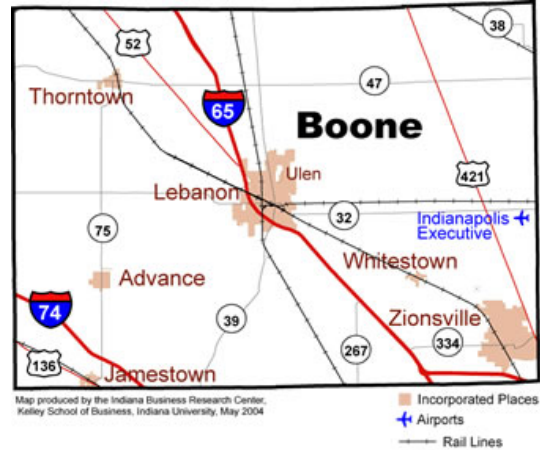

Source: Indianapolis Airport Authority

Indianapolis Executive Airport

Zionsville

Runway: 5,500 feet

Source: Indianapolis Terry Airport

Motor Carriers

*45 Common Carriers with Local Terminals

*65 LTL with Local Operations

*30 FTL with Local Operations

Source: Langham Transportation

Rail

- CSX (Avon Switching Yard in Hendricks County),

- Norfolk Southern (Anderson Switching Yard in Madison County),

-The Indiana Railroad

-The Indiana Southern Railroad

-The Louisville & Indiana Railroad

Source: Association of American Railroads

Foreign Trade Zone

Greater Indianapolis Foreign Trade Zone Inc.

Indianapolis International Airport

City of Anderson

Park 100

Park Fletcher

Plainfield Business Park

Source: INZONE

Distance to Major Metro Areas

Atlanta, GA	563 miles
Chicago, IL	164 miles
Cincinnati, OH	124 miles
Columbus, OH	193 miles
Louisville, KY	127 miles
New York, NY	739 miles
St. Louis, MO	261 miles