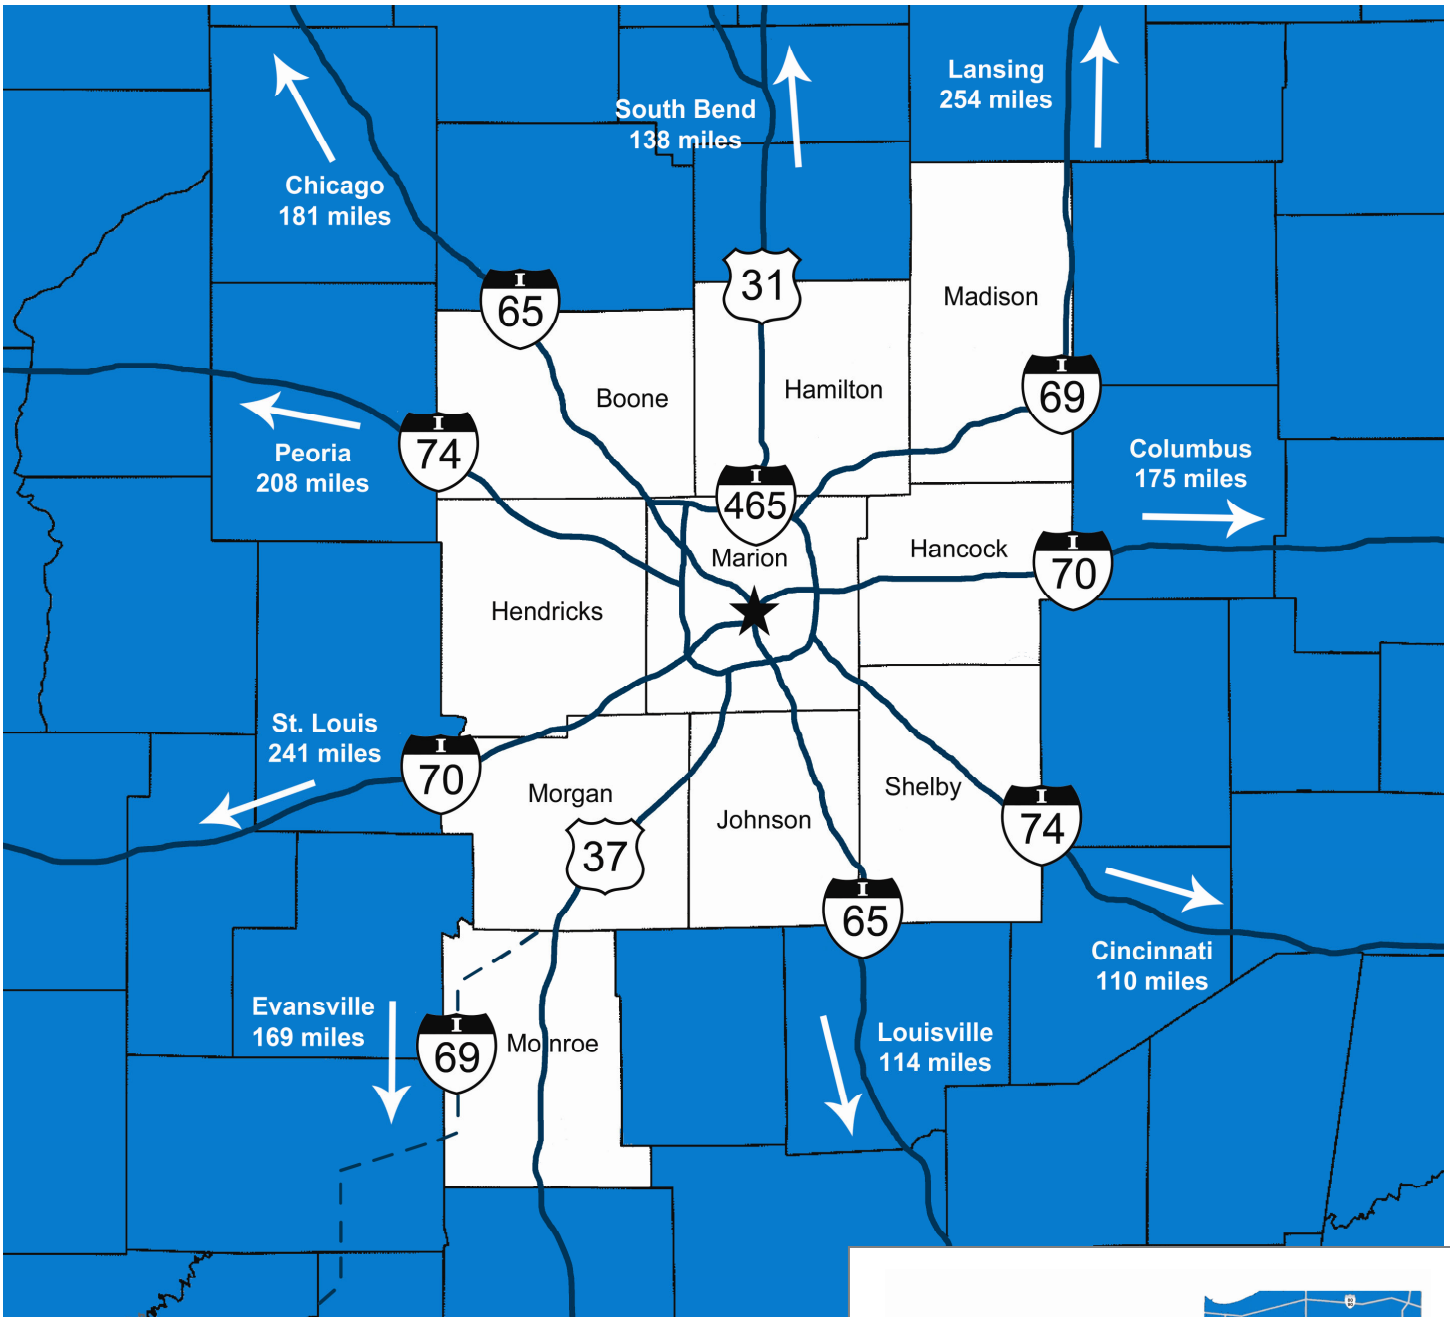

Indianapolis Region Major Highways

Indy Partnership

317-236-6262 or Toll Free 1-800-236-4332

E-mail: info@indypartnership.com

Website: www.indypartnership.com

The 10-county Indianapolis Region includes Boone, Hamilton, Hancock, Hendricks, Johnson, Madison, Marion, Monroe, Morgan and Shelby counties.