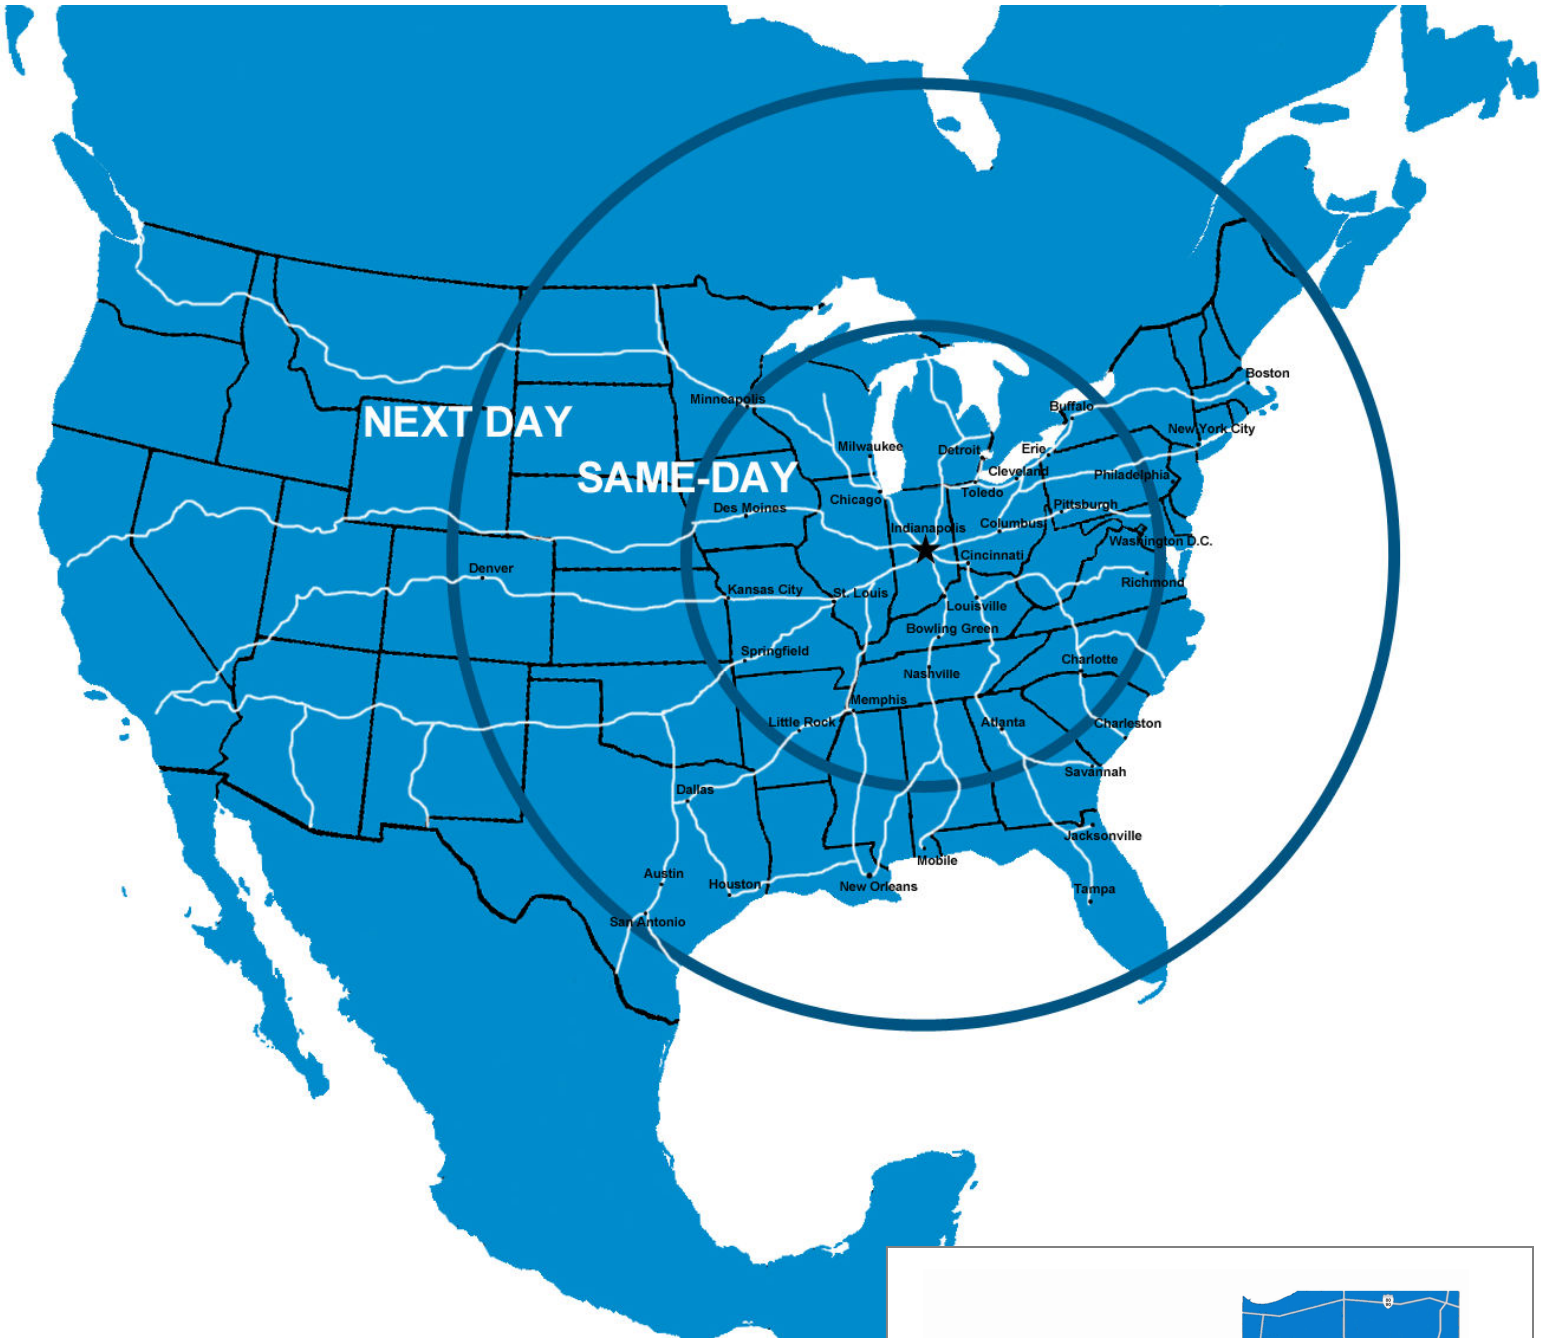

Indianapolis Region
Drive/Travel Times

Indy Partnership

317-236-6262 or Toll Free 1-800-236-4332

E-mail: info@indypartnership.com

Website: www.indypartnership.com

The 10-county Indianapolis Region includes Boone, Hamilton, Hancock, Hendricks, Johnson, Madison, Marion, Monroe, Morgan and Shelby counties.