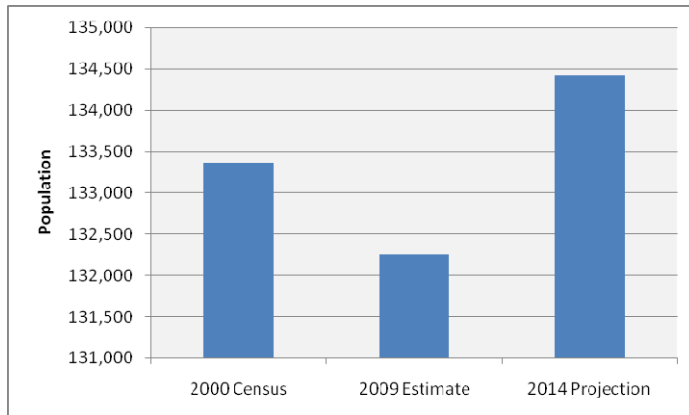

Madison County DEMOGRAPHICS

Madison County is a hub for renewable energy component manufacturing, with Bright Automotive, AltairNano, and other companies. The 880,000 sq. ft. Nestle USA production facility recently relocated to the county – employing 575 skilled production workers. Madison County is part of the Indianapolis Region, which is home to almost 2 million people and 1 million skilled workers.

Population

Population 2009: 132,245

Population 2014 Projection: 134,421

Source: U.S. Census Bureau and Applied Geographic Solutions, 2010.

Employment: 2009

Age 16+ Population (2009): 105,305

In Labor Force (2009): 64,962

Number of Employees (Daytime Pop.): 48,454

Emp. in Blue Collar Occupations	29,020	48.3%
Emp. in White Collar Occupations	31,081	51.7%

Source: U.S. Census Bureau and Applied Geographic Solutions, 2010.

Household Income Breakdown: 2009