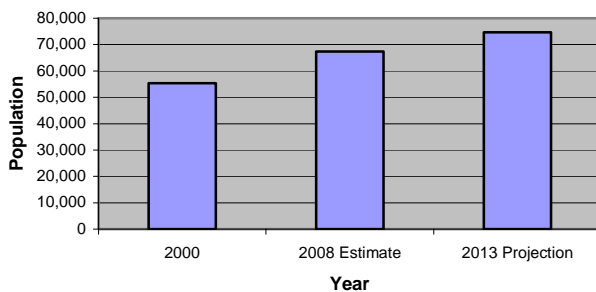

# Hancock County DEMOGRAPHICS

Hancock County is home to quality transportation infrastructure - I-70 bisects the county, while I-69, I-74, and I-65 are all easily accessible. Covance Labs operates within the county – employing 300 skilled workers and planning to add 600. Elanco Animal Health recently located its world headquarters here. Hancock County is part of the Indianapolis Region, which is home to almost 2 million people and 1 million skilled workers.

## Population

**Population 2008: 67,320**

**Population 2013 Projection: 74,605**

Population Data

Source: U.S. Census Bureau and Applied Geographic Solutions.

## Employment: 2008

**Age 16+ Population (2008): 52,835**

**In Labor Force (2008): 37,072**

**Number of Employees (Daytime Pop.): 24,119**

Emp. in Blue Collar Occupations	11,247	38.9%
Emp. in White Collar Occupations	17,706	61.2%