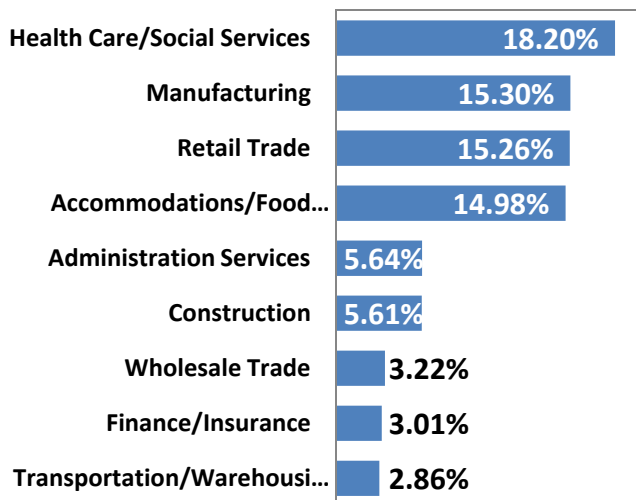

Monroe County Business Community

- The county is part of the Bloomington metro, which has a higher percentage of life sciences and information technology employment than the national average.
- Bloomington was rated the #1 college town in America in 2008.
- Indiana has the best business climate in the Midwest according to Forbes.
- Indiana has the #1 state productivity per manufacturing employee in the Midwest. (*Census of Manufacturers*)

County Employment* by Industry Q3 2009

*Includes private employment only
Source: U.S. Bureau of Labor Statistics, 2010.

Largest Local Employers

Company	Regional Employees
Indiana University	7,344
Bloomington Hospital	2,800
Cook Medical Device Manufacturing	2,200
Baxter BioPharma Solutions	870
General Electric	800
PTS Electronics	625
Author Solutions	560
Poynter Sheet Metal	554
Stone Belt Arc Inc.	510
Ivy Tech Community College	500
Modus Link PTS	500
Crider & Crider Inc	350
Center For Behavioral Health	320
Otis Elevator Co	300
Tree Of Life Inc	300
YMCA	250
Herald Times	230
Hoosiertimes Inc	200
Internal Medicine Associated	200
Sabin Corp	200